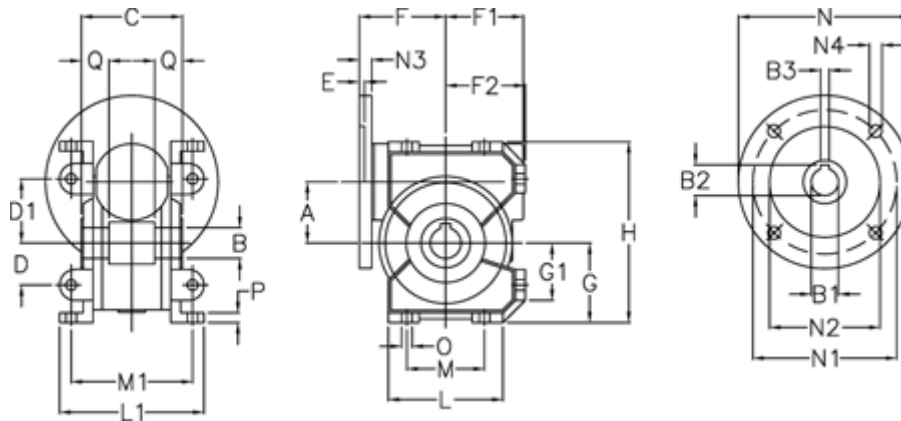

Article number: 3918049014023

Description: Worm gear with st. steel hollow shaft
VF 49 EP-U-14- 63B14

Measures

a	= 49.5	E	= 3.0	L	= 93	N4	= 6.0
B	= 25	F	= 70	L1	= 117.0	O	= 8.5
B1 E7	= 11	F1	= 63	M	= 63	P	= 8
B2	= 12.8	F2	= 64.5	M1	= 98.5	Q	= 22.5
B3 H9	= 4	g	= 64.5	N	= 90		
C	= 82	G1	= 46.5	N1	= 75		
D	= 34	H	= 146.5	N2	= 60		
D1	= 52	H1	= 110.5	N3	= 7.0		